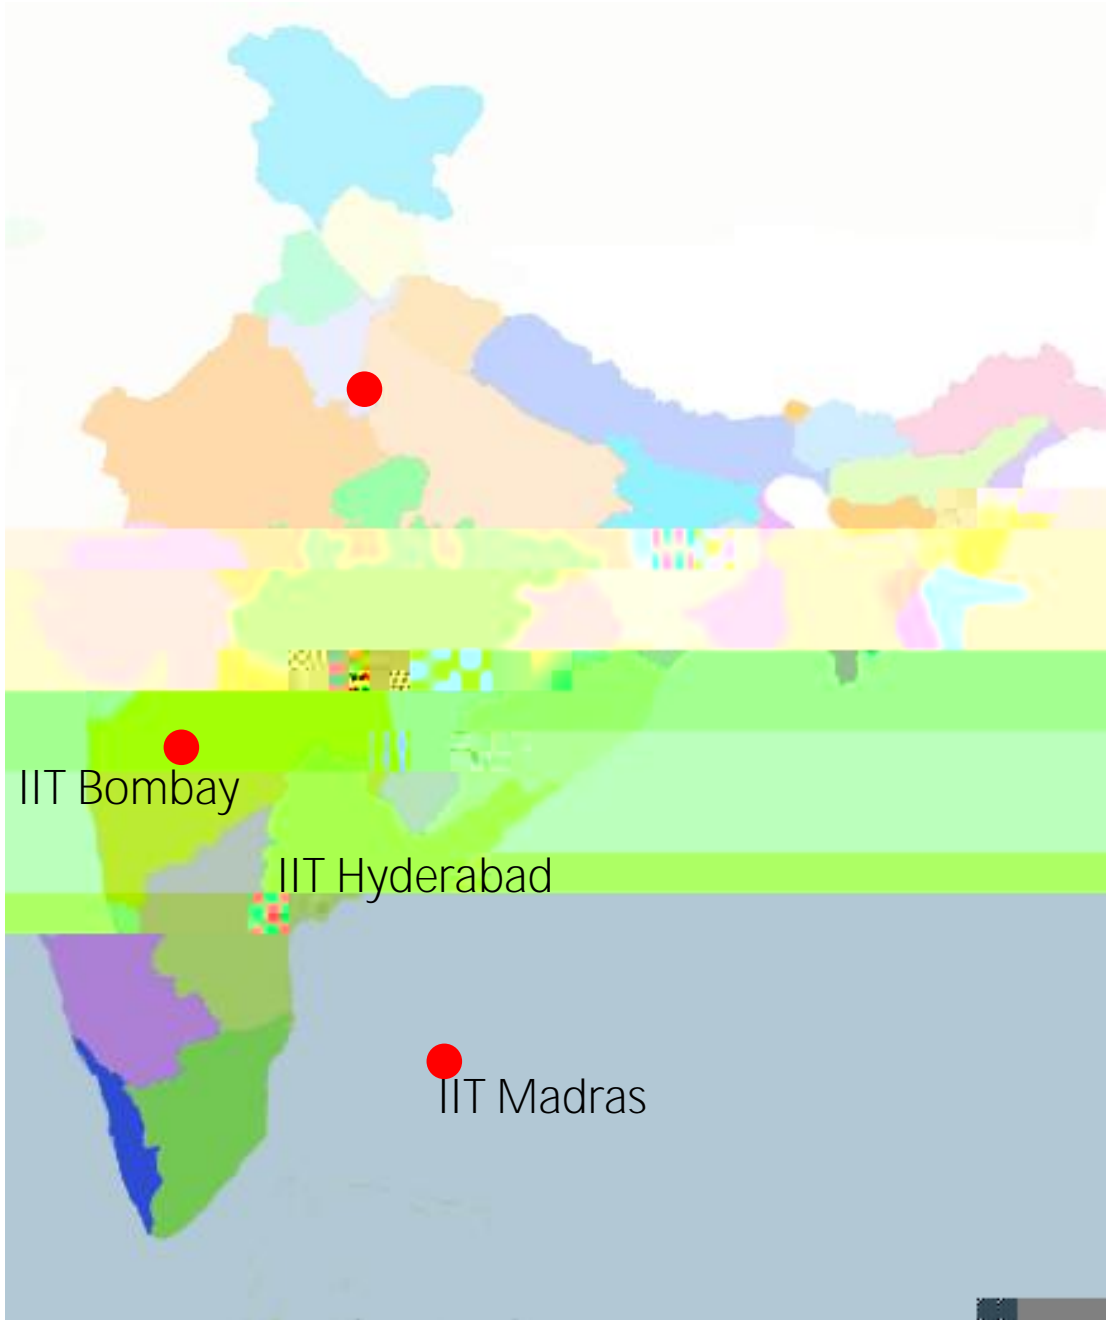

IIT Bombay

IIT Hyderabad

IIT Madras