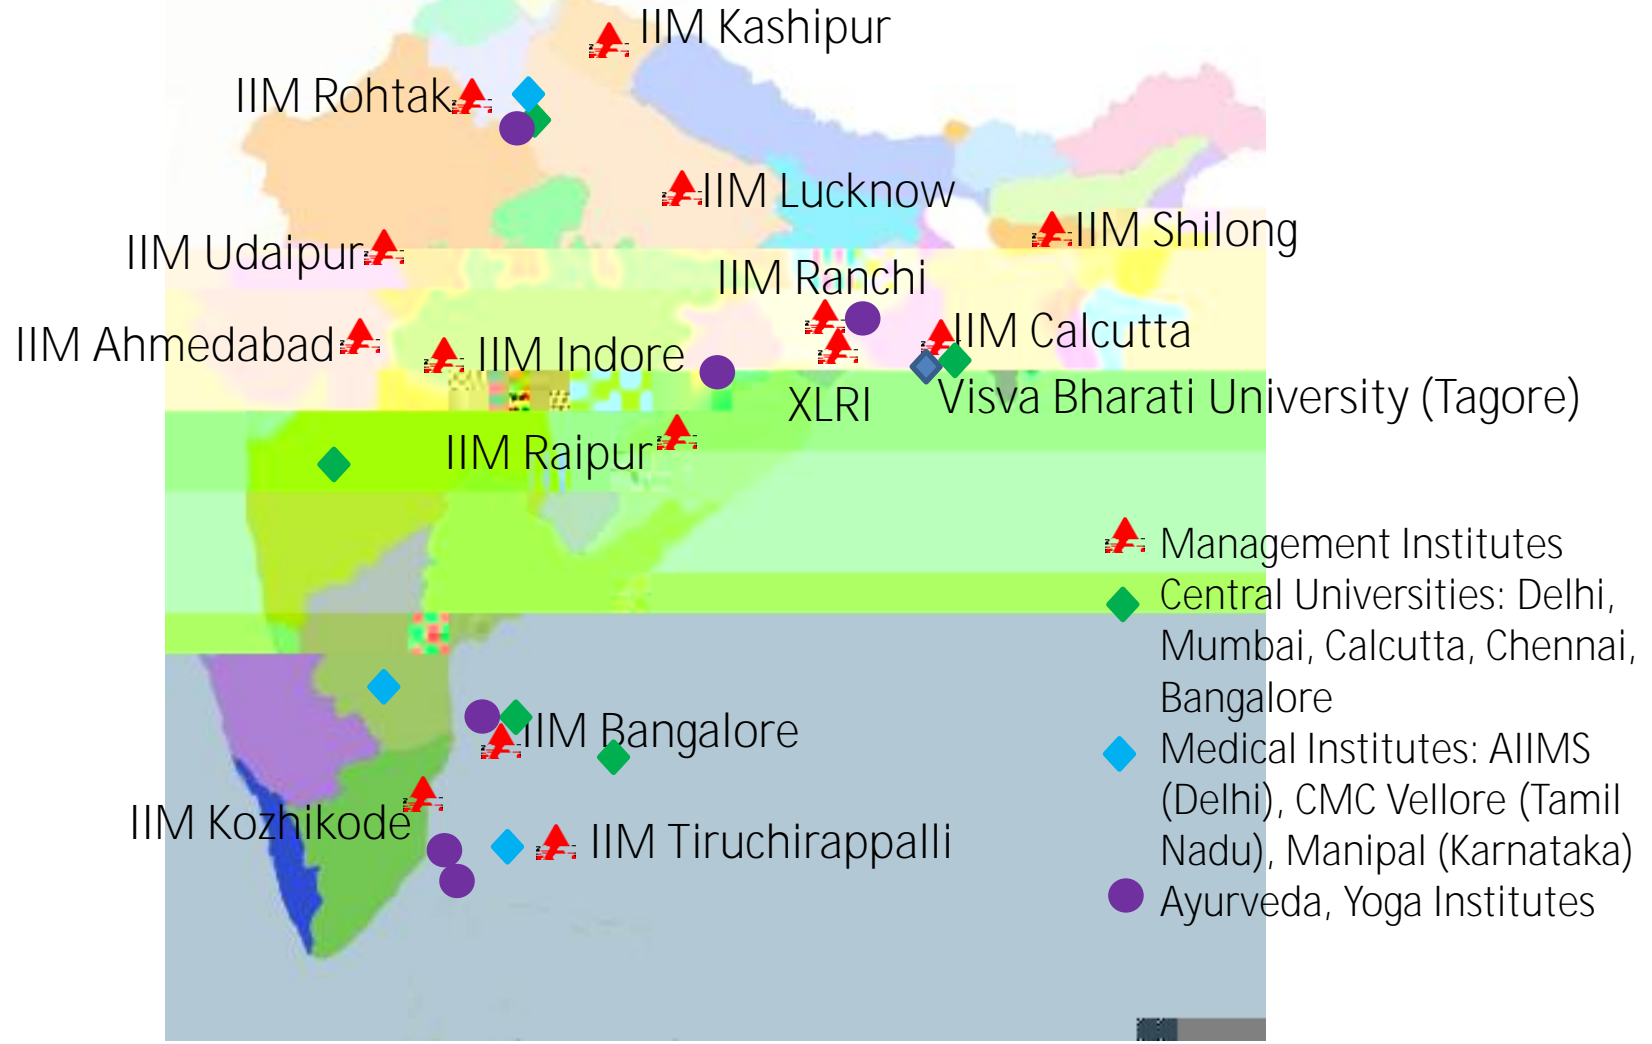

Management Institutes, Central Universities, Medicine and other colleges

Established IIM (1961-96) (6)
New IIMs 2007- (Under construction) (7)